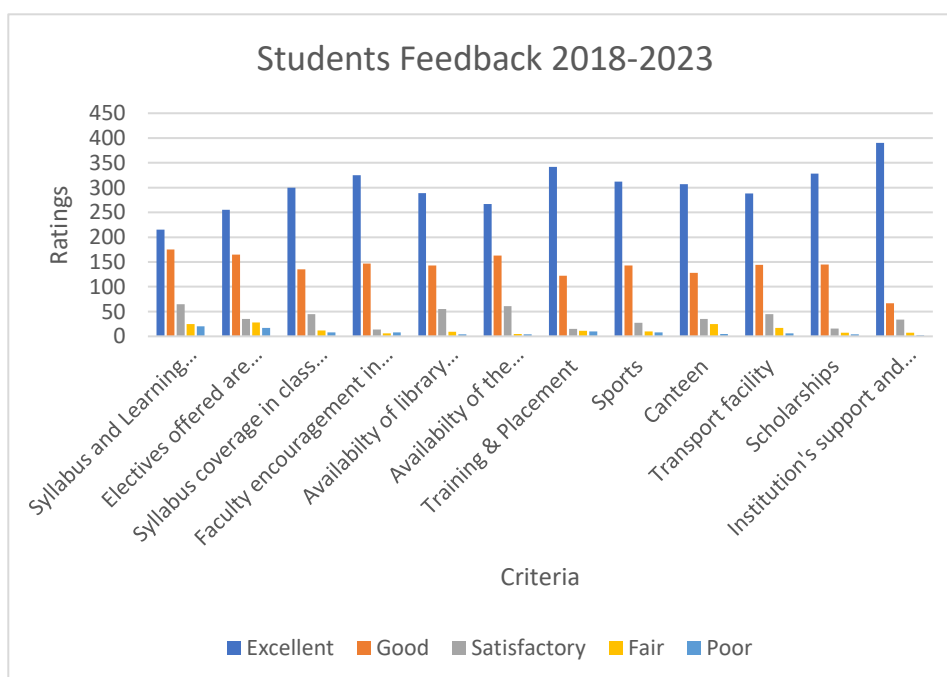

## STUDENTS FEEDBACK REPORT

Among all the Students we have taken a sample size of 100 for each academic year from 2018-2019 to 2022-2023. relating to the 12 factors by using a 5- Point Likert Scale ranging is shown as below:

### Students Feedback:

S. No	Criteria	Excellent	Good	Satisfactory	Fair	Poor
1	Syllabus and Learning Material are adequate in terms of quality	215	175	65	25	20
2	Electives offered are supportive to the core paper	255	165	35	28	17
3	Syllabus coverage in class by the faculty	300	135	45	12	8
4	Faculty encouragement in learning process	325	147	14	6	8
5	Availability of library resources	289	143	55	9	4
6	Availability of the infrastructure & Laboratory	267	163	61	5	4
7	Training & Placement	342	122	15	11	10
8	Sports	312	143	27	10	8
9	Canteen	307	128	35	25	5
10	Transport facility	288	144	45	17	6
11	Scholarships	328	145	16	7	4
12	Institution's support and contribution for the development of the students	390	67	34	7	2

CRITERIA 1 CONVENER

PRINCIPAL